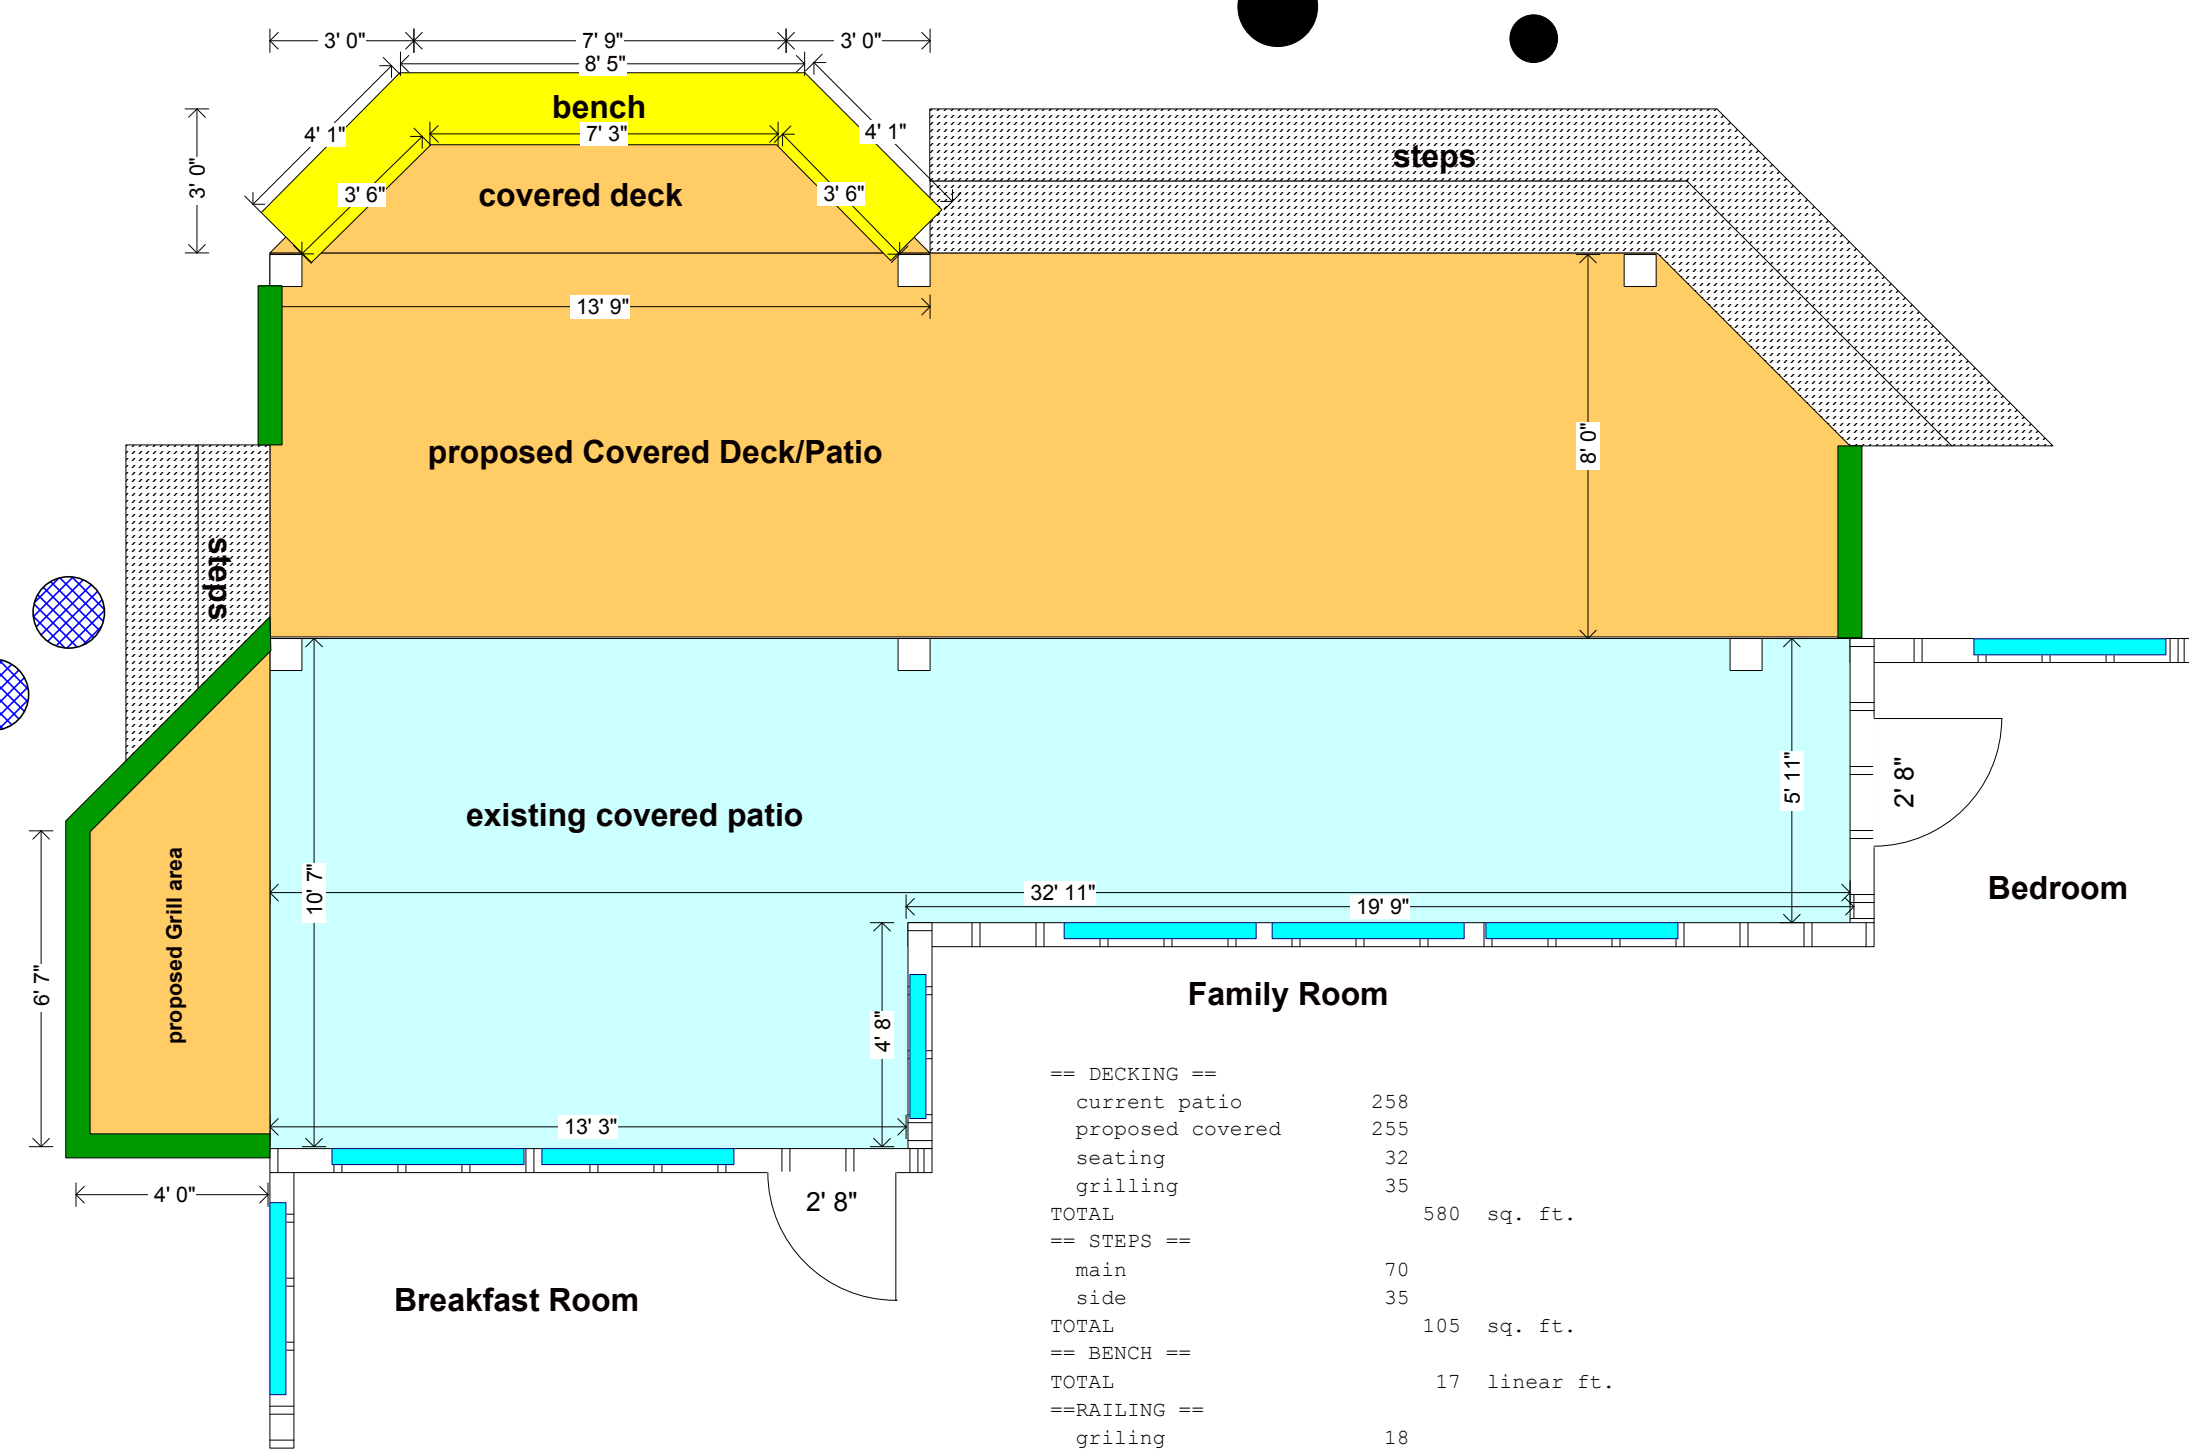

Proposed Deck Addition - 7/26/10 a

Chris Guinn & Yolanda Alemán
 324 Colorado Dr.
 Cedar Creek, TX 78612

Home: (512) 343-7262
 Cell: (512) 773-0904

4' 0" 12' 0"
 SCALE: 1" = 4'

Family Room	
== DECKING ==	
current patio	258
proposed covered	255
seating	32
grilling	35
TOTAL	580 sq. ft.
== STEPS ==	
main	70
side	35
TOTAL	105 sq. ft.
== BENCH ==	
TOTAL	17 linear ft.
==RAILING ==	
grilling	18
side steps to post	4
end of steps to house	4
TOTAL	26 linear ft.

Breakfast Room

Family Room

Bedroom