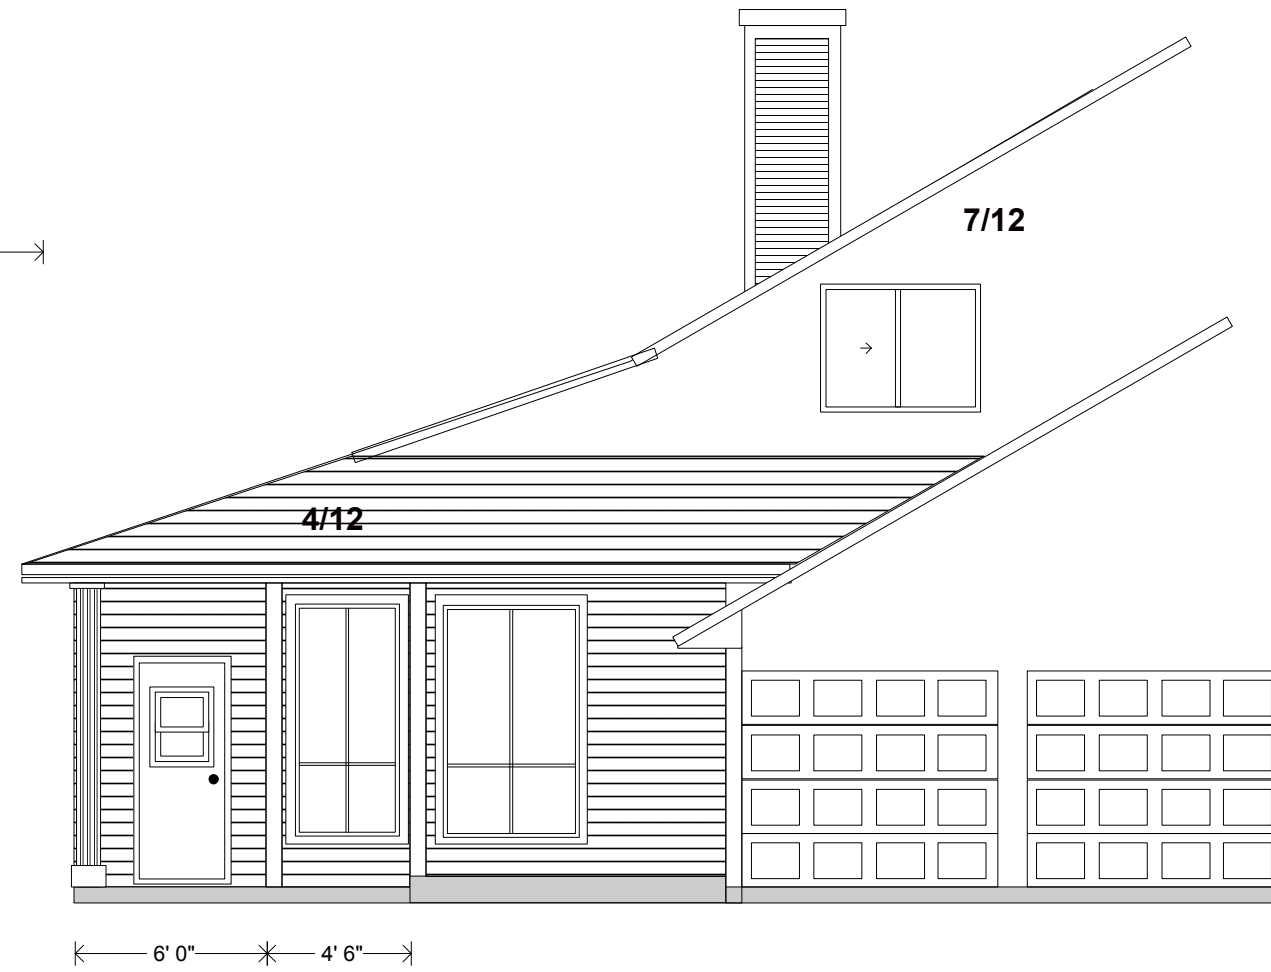

Side view of Patio / Deck

SCALE: 1" = 6'

Side view of Patio / Deck

with addition

SCALE: 1" = 6'